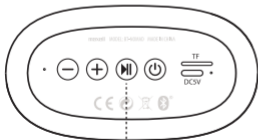

## CONNECTIONS

## TWS FUNCTION

- 1 Turn on both speakers

- 2 Press and hold on either speakers  
A short sound will be heard  
The two speakers are connected in TWS mode.

- 3 Connect one of the speakers to your device

- To cancel the TWS connection  
press and hold on both speakers for 2 seconds