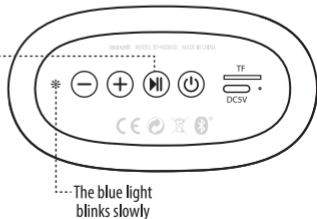

ON CALLS

1. Press 1 time: Answer call
2. Press 1 time: Hang up call
3. Press and hold 2s: Reject call
4. Press 2 times: SIRI / Google Assistant / Bixby