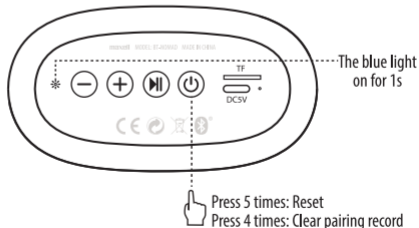

Click the pairing name and connect with device