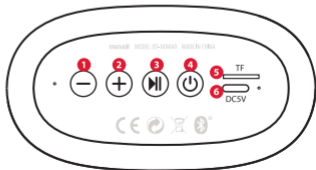

UBICACIÓN DE LOS CONTROLES

- 1 Volumen-
- 2 Volumen +
- 3 Reproducir-Pausa
- 4 Encender
- 5 Lector Micro SD
- 6 Puerto de carga USB-C