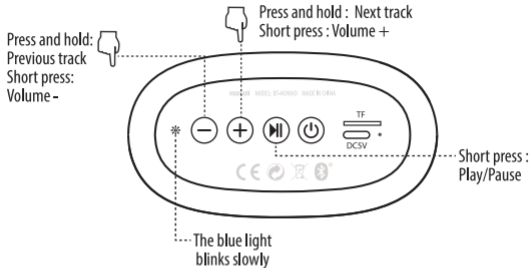

MUSIC CONTROL