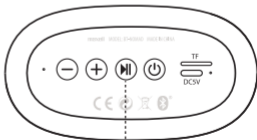

## CONNECTIONS

## TWS FUNCTION

- 1 Turn on both speakers

- 2 Press and hold on either speakers  
A short sound will be heard  
The two speakers are connected in TWS mode.

- 3 Connect one of the speakers to your device

- To cancel the TWS connection  
press and hold on both speakers for 2 seconds