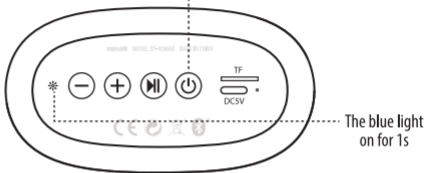

POWER

Press and hold 2s: Power on
Press and hold 5s: Power off