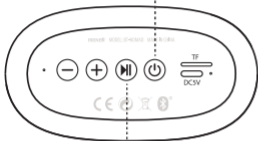

## CONNECTIONS

## TWS FUNCTION

- 1 Turn on both speakers

- 2 Press and hold on either speakers  
A short sound will be heard  
The two speakers are connected in TWS mode.

- 3 Connect one of the speakers to your device

- To cancel the TWS connection  
press and hold on both speakers for 2 seconds